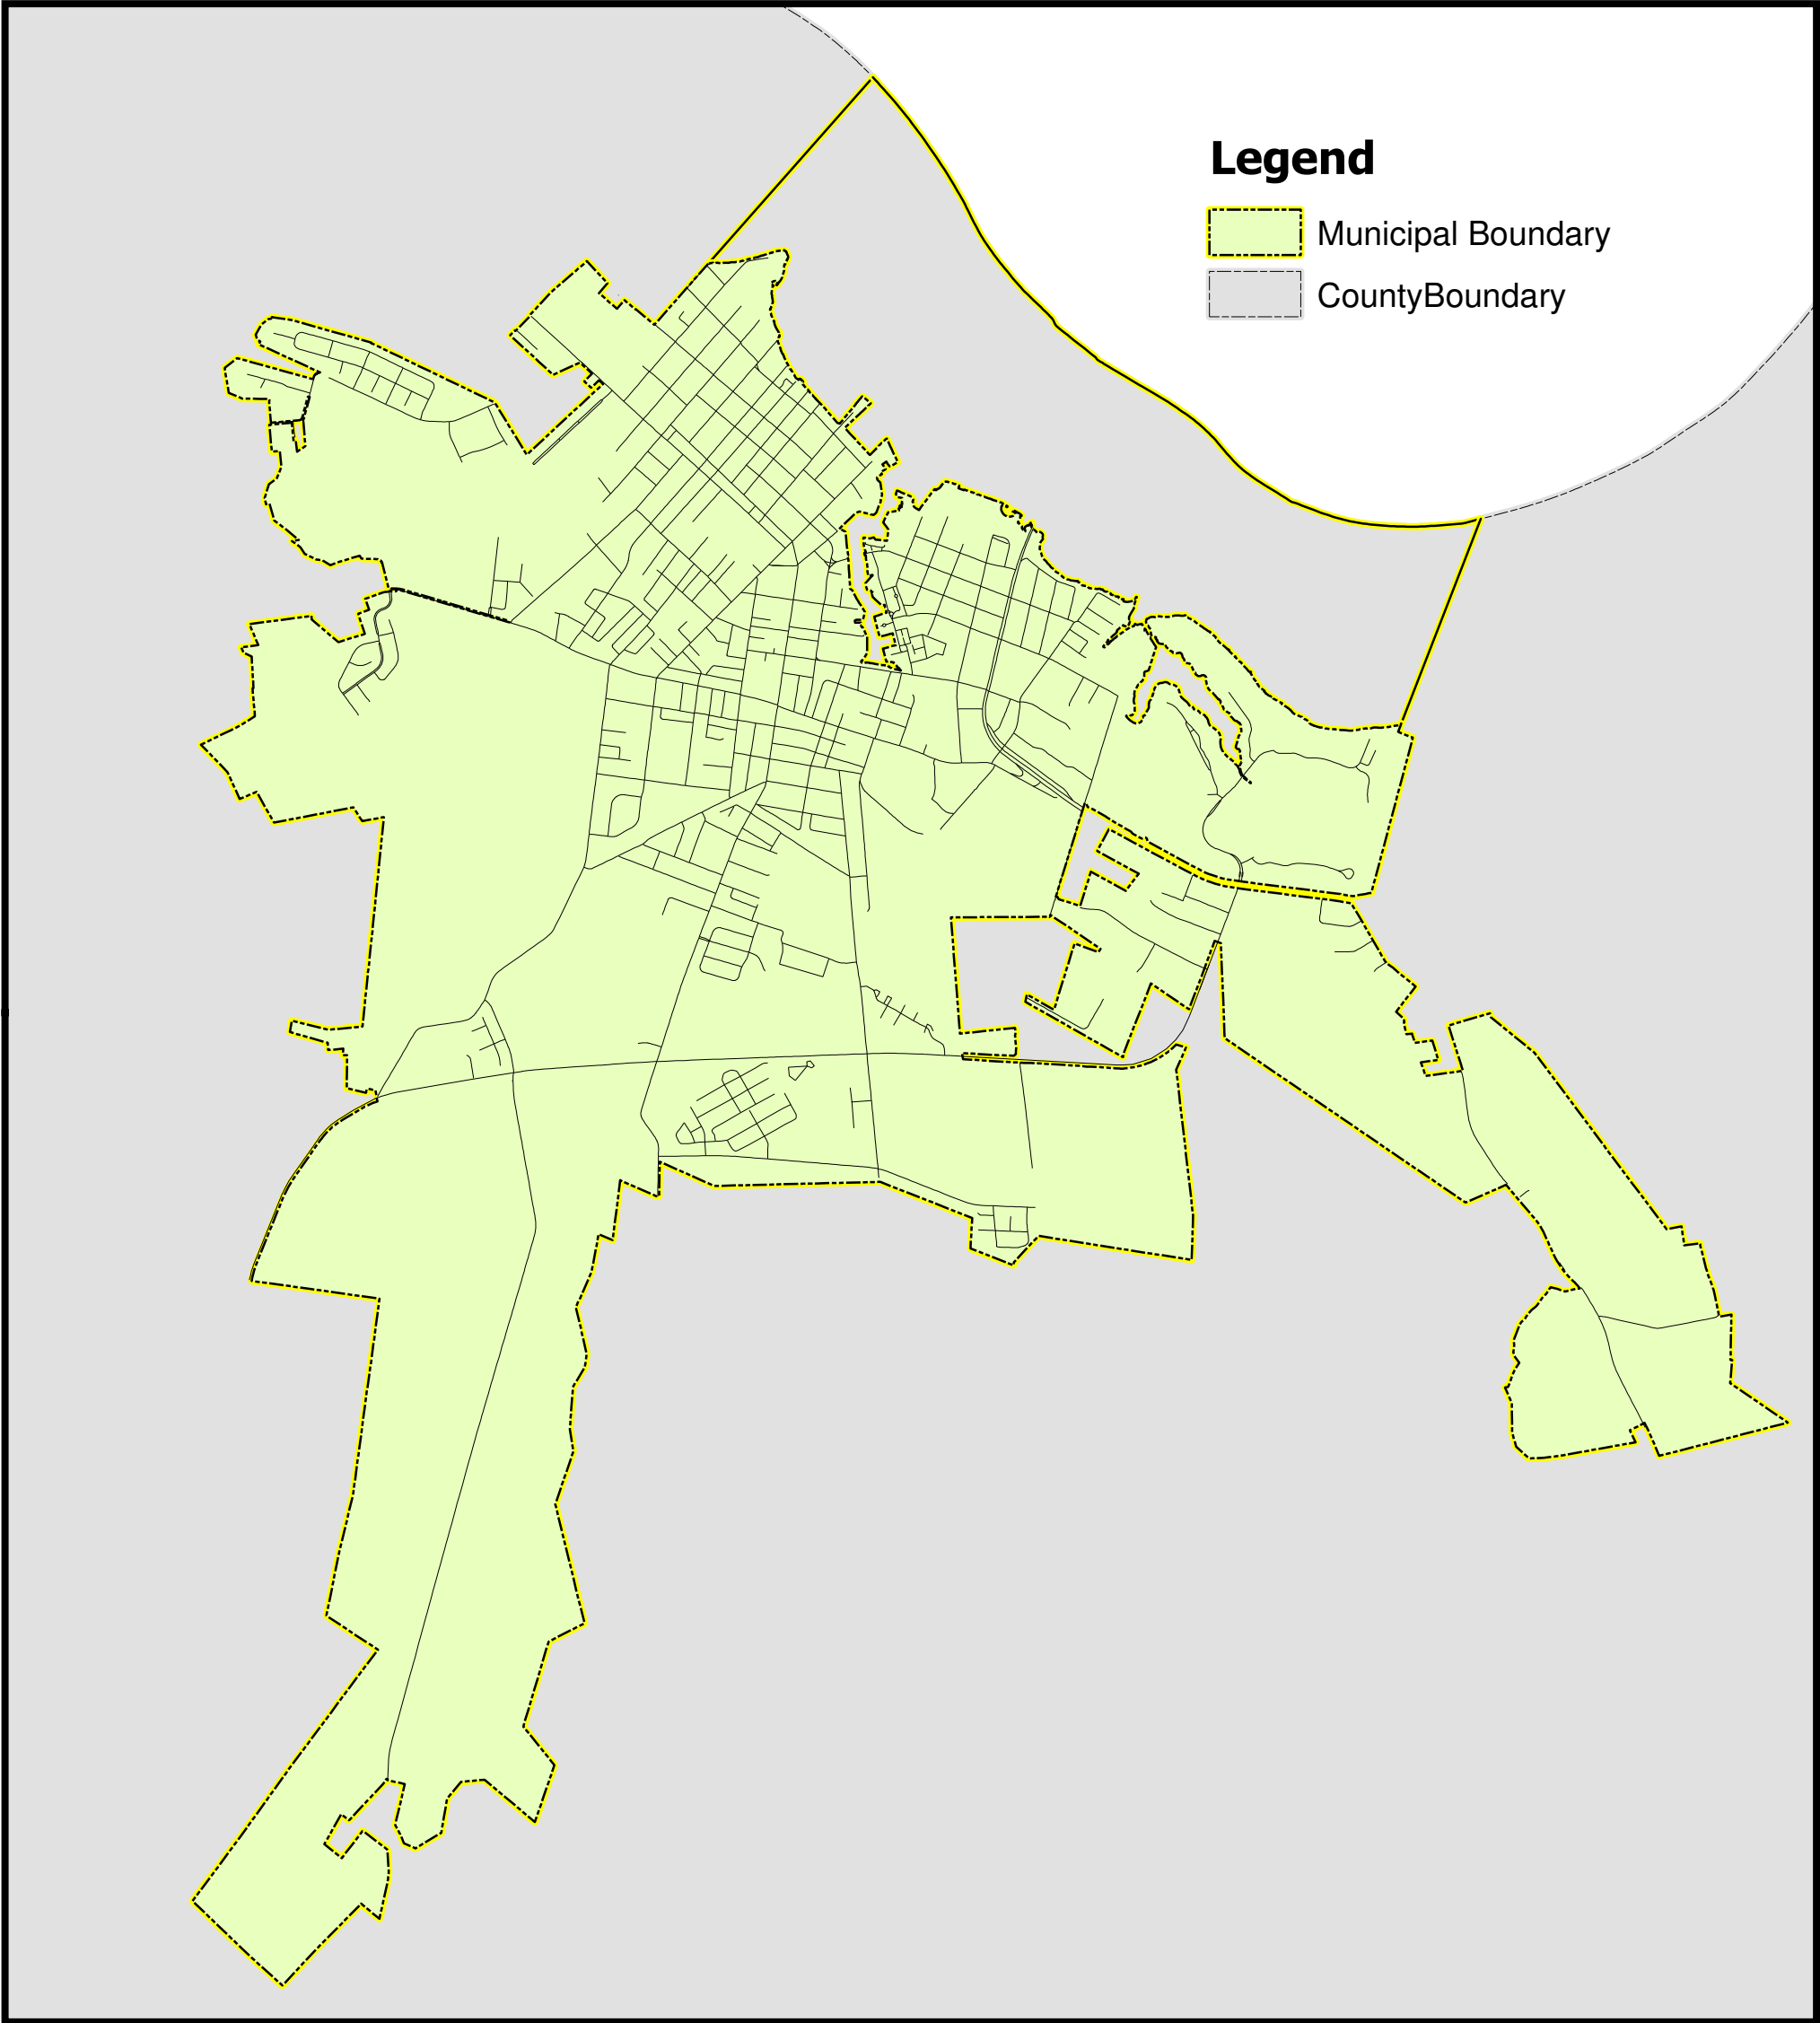

HUB Zone City of Cambridge Dorchester County, MD

Legend

-  Municipal Boundary
-  CountyBoundary